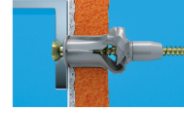

Quick And Easy Installation

Expansion Nylon Drive Anchor

Can be Hammered All the way into the hole

OR

Hollow Brick/Wall Anchor

Safety Fixing for hollow material and solid bases

Toggle Bolt Anchor

The Safety Fixing For Drywall and hollow bases

OR

Drywall Anchor

Classic fixing for Gypsum plasterboard

Toggle Bolt Nylon Anchor

The cavity fixing for different board thicknesses

OR

Universal Anchor

Safety Fixing for hollow material and solid bases

Check out more products from the line on our website www.sfor.com.br

Self Drilling Screw with Neoprene Washer

Used in fixing tiles for covering, in metallic structures, joining materials of steel or aluminum.