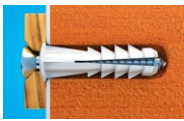

Wall Plugs / Anchors

Expansion Nylon Plug

Traditional Fixing for Solid Bases

Universal Nylon Anchor

All purpose plug

Expansion Plastic Plug

Safety Fixing for Solid Bases

Self-Drilling Drywall Anchor

Quick And Easy Installation

Expansion Nylon Drive Anchor

Can be Hammered All the way into the hole

OR

Hollow Brick/Wall Anchor

Safety Fixing for hollow material and solid bases

Toggle Bolt Anchor

The Safety Fixing For Drywall and hollow bases

Check out more products from the line on our website www.sfor.com.br

Self Drilling Screw with Neoprene Washer

Used in fixing tiles for covering, in metallic structures, joining materials of steel or aluminum.