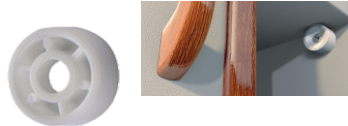

U Clamp

It is suitable for use domestic and industrial

Residential Numbers

To be used in external area

Door Stop

The mechanical protection between the door handle and the wall

Steel Angle Bracket

Support Corner Fastener for furnitule

Shelf Plastic Support

Electrical

Check out more products from the line on our website www.sfor.com.br

Spiral Wrapping Band

To organize wire and cables

Plug for Cable Tie

Nail Cable Clip

Fixing wires and cables coaxial